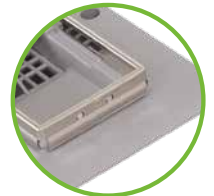

LINEAR SHOWER DRAIN, STAINLESS STEEL FRAME, Ø 40 mm

Linear shower drain 350 M | L = 350

Linear shower drain 450 M | L = 450

Linear shower drain 650 M | L = 650

Linear shower drain 750 M | L = 750

Linear shower drain 850 M | L = 850