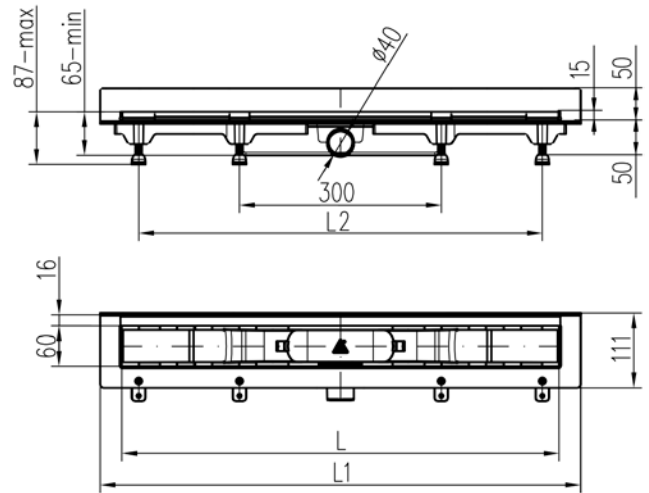

Linear shower drain 650 M | L = 650

Linear shower drain 750 M | L = 750

Linear shower drain 850 M | L = 850

LINEAR SHOWER DRAIN TO THE WALL, STAINLESS STEEL FRAME, Ø 40 mm

Linear shower W drain 350 M | L = 350

Linear shower W drain 450 M | L = 450

Linear shower W drain 650 M | L = 650

Linear shower W drain 750 M | L = 750

Linear shower W drain 850 M | L = 850

LINEAR SHOWER DRAIN, STAINLESS STEEL FRAME, Ø 50 mm

Linear shower drain 950 M | L = 950

Linear shower drain 1050 M | L = 1050

LINEAR SHOWER DRAINS

Linear shower drain, $\varnothing 40$ mm

Linear shower drain to the wall, $\varnothing 40$ mm

L [mm]	L1 [mm]	L2 [mm]	WEIGHT Linear shower drain [kg]	WEIGHT Linear shower drain to the wall [kg]	PACKAGING [pcs./palette]
350	415	295	1,10	1,20	1/280
450	515	295	1,30	1,40	1/280
650	715	595	1,80	1,50	1/175
750	815	695	1,90	2,00	1/150
850	915	795	2,10	2,30	1/150

Linear shower drain, $\varnothing 50$ mm, 950 mm and 1050 mm

L [mm]	L1 [mm]	L2 [mm]	WEIGHT Linear shower drain [kg]	PACKAGING [pcs./palette]
950	1014	800	2,42	1/100
1050	1114	900	2,57	1/100

GRIDS

VIBE

ROUND