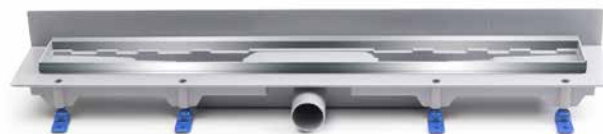

LINEAR SHOWER DRAIN TO THE WALL, STAINLESS STEEL FRAME, Ø 40 mm

Linear shower W drain 350 M | L = 350

Linear shower W drain 450 M | L = 450

Linear shower W drain 650 M | L = 650

Linear shower W drain 750 M | L = 750

Linear shower W drain 850 M | L = 850