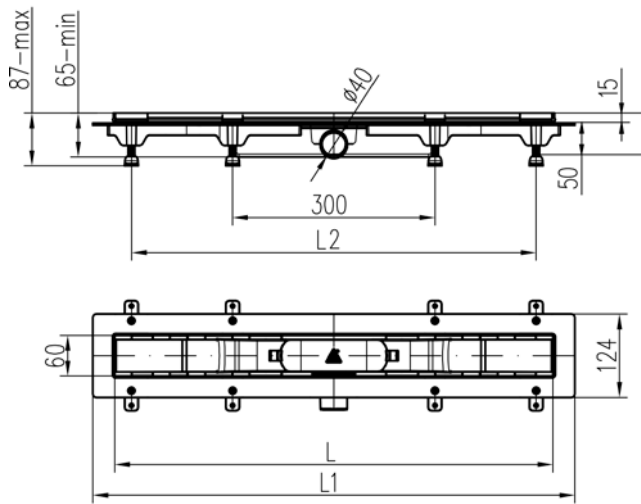

Linear shower drain 650 P | L = 650

Linear shower drain 750 P | L = 750

Linear shower drain 850 P | L = 850

LINEAR SHOWER DRAIN, STAINLESS STEEL FRAME, Ø 40 mm

Linear shower drain 350 M | L = 350

Linear shower drain 450 M | L = 450

Linear shower drain 650 M | L = 650

Linear shower drain 750 M | L = 750

Linear shower drain 850 M | L = 850

LINEAR SHOWER DRAIN TO THE WALL, STAINLESS STEEL FRAME, Ø 40 mm

Linear shower W drain 350 M | L = 350

Linear shower W drain 450 M | L = 450

Linear shower W drain 650 M | L = 650

Linear shower W drain 750 M | L = 750

Linear shower W drain 850 M | L = 850

LINEAR SHOWER DRAIN, STAINLESS STEEL FRAME, Ø 50 mm

Linear shower drain 950 M | L = 950

Linear shower drain 1050 M | L = 1050

LINEAR SHOWER DRAINS

Linear shower drain, $\varnothing 40$ mm

Linear shower drain to the wall, $\varnothing 40$ mm

L [mm]	L1 [mm]	L2 [mm]	WEIGHT Linear shower drain [kg]	WEIGHT Linear shower drain to the wall [kg]	PACKAGING [pcs./palette]
350	415	295	1,10	1,20	1/280
450	515	295	1,30	1,40	1/280
650	715	595	1,80	1,50	1/175
750	815	695	1,90	2,00	1/150
850	915	795	2,10	2,30	1/150