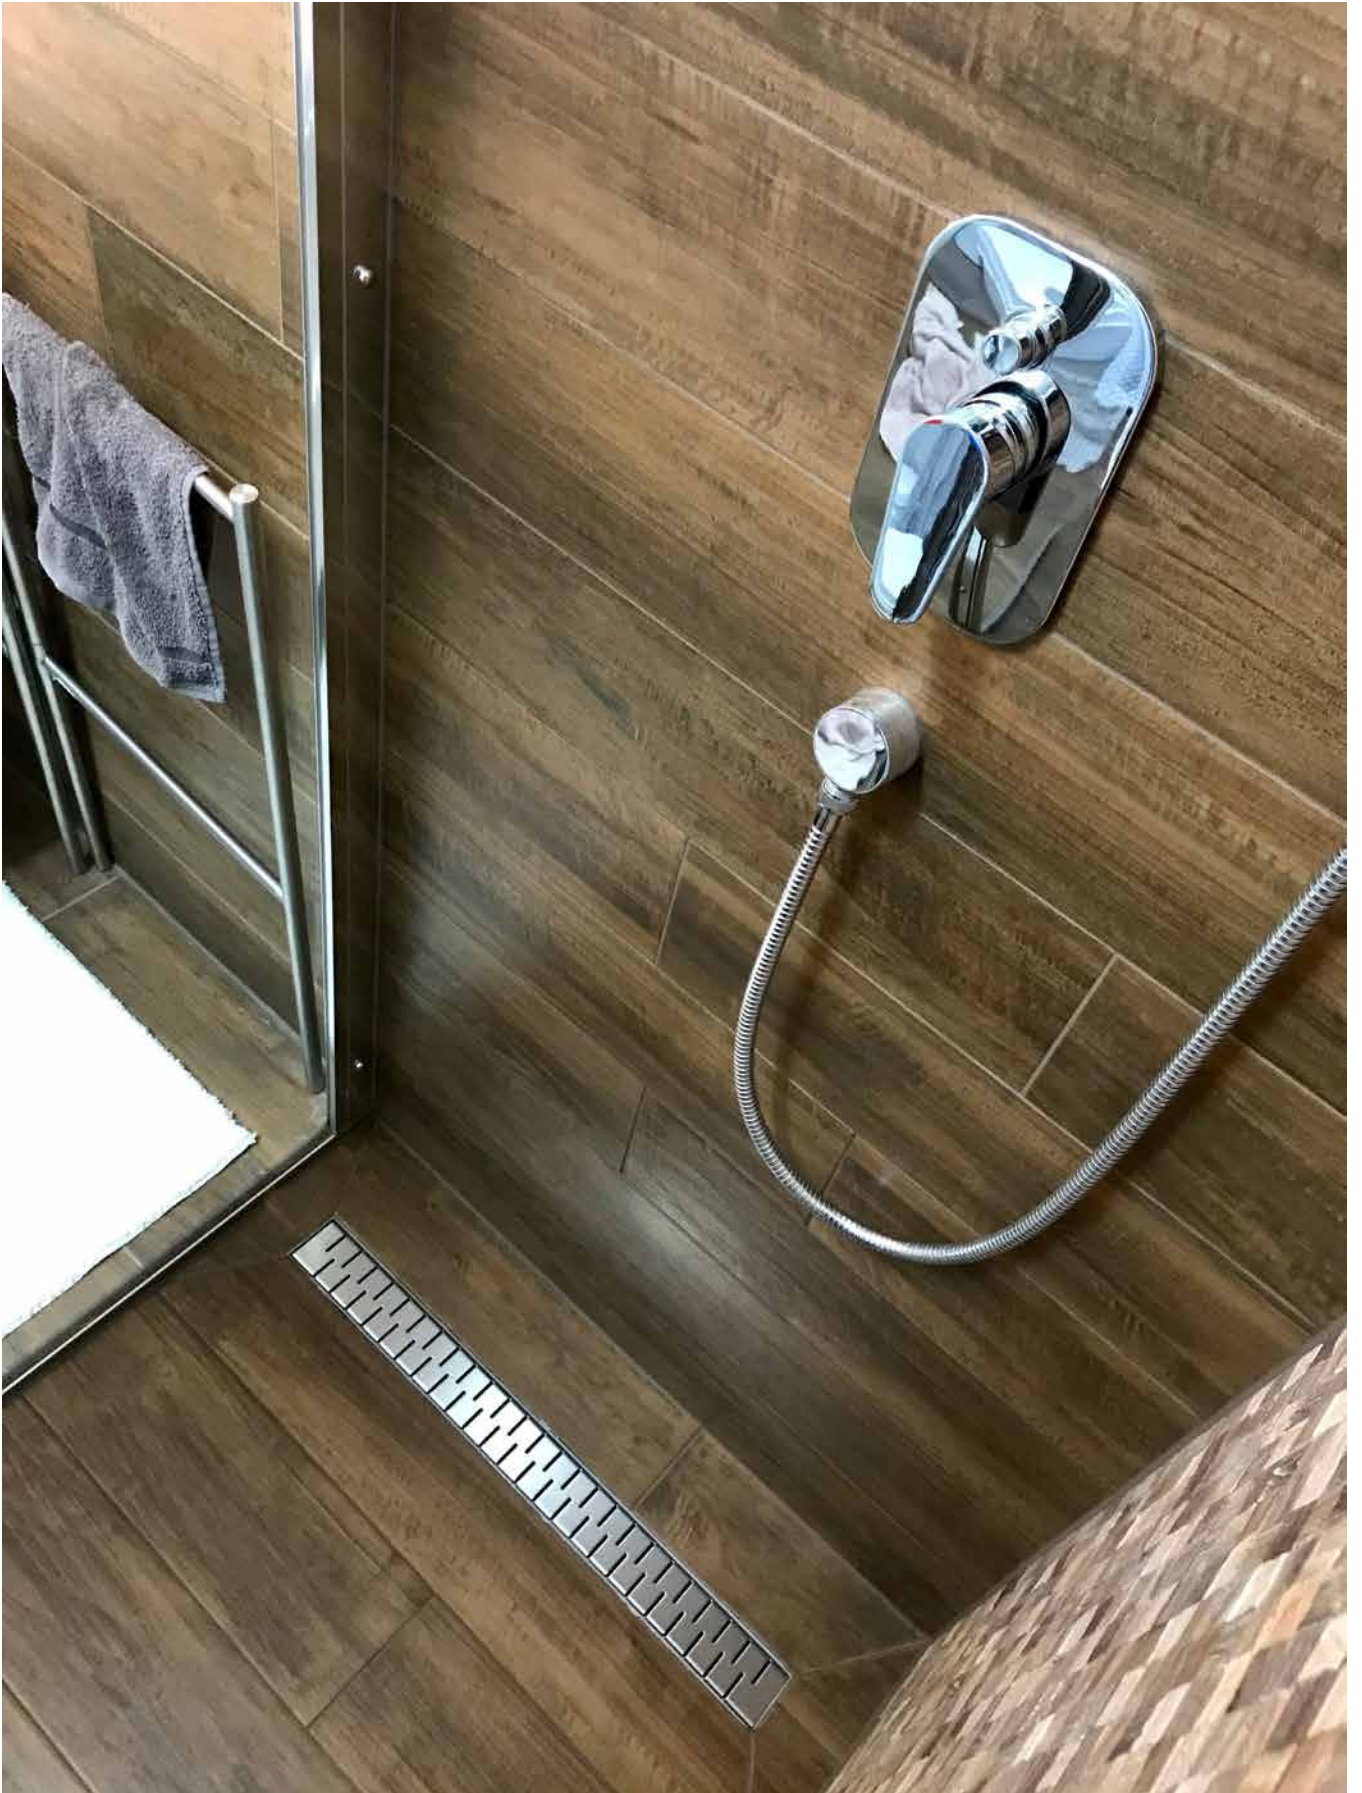

MODERN DESIGN