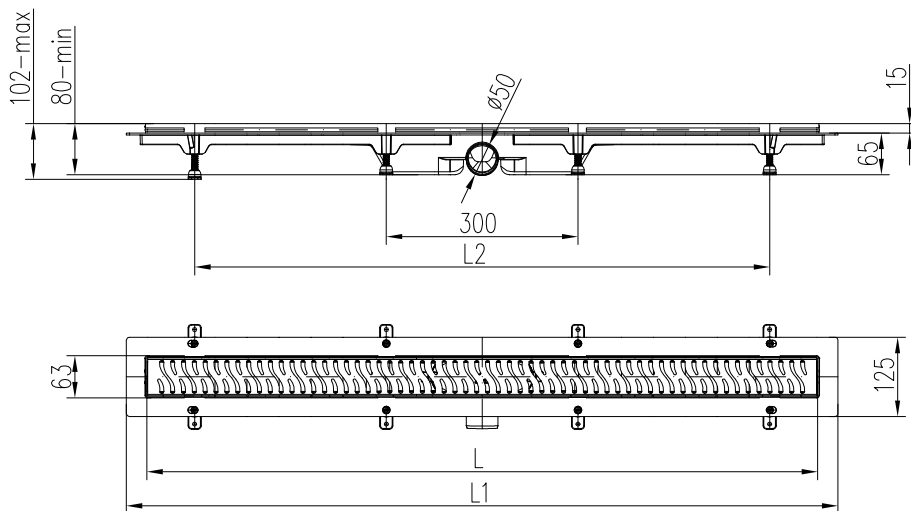

Linear shower drain 650 M | L = 650

Linear shower drain 750 M | L = 750

Linear shower drain 850 M | L = 850

LINEAR SHOWER DRAIN TO THE WALL, STAINLESS STEEL FRAME, Ø 40 mm

Linear shower W drain 350 M | L = 350

Linear shower W drain 450 M | L = 450

Linear shower W drain 650 M | L = 650

Linear shower W drain 750 M | L = 750

Linear shower W drain 850 M | L = 850

LINEAR SHOWER DRAIN, STAINLESS STEEL FRAME, Ø 50 mm

Linear shower drain 950 M | L = 950

Linear shower drain 1050 M | L = 1050

LINEAR SHOWER DRAINS

Linear shower drain, $\varnothing 40$ mm

Linear shower drain to the wall, $\varnothing 40$ mm

L [mm]	L1 [mm]	L2 [mm]	WEIGHT Linear shower drain [kg]	WEIGHT Linear shower drain to the wall [kg]	PACKAGING [pcs./palette]
350	415	295	1,10	1,20	1/280
450	515	295	1,30	1,40	1/280
650	715	595	1,80	1,50	1/175
750	815	695	1,90	2,00	1/150
850	915	795	2,10	2,30	1/150

Linear shower drain, $\varnothing 50$ mm, 950 mm and 1050 mm

L [mm]	L1 [mm]	L2 [mm]	WEIGHT Linear shower drain [kg]	PACKAGING [pcs./palette]
950	1014	800	2,42	1/100
1050	1114	900	2,57	1/100

GRIDS

VIBE

ROUND