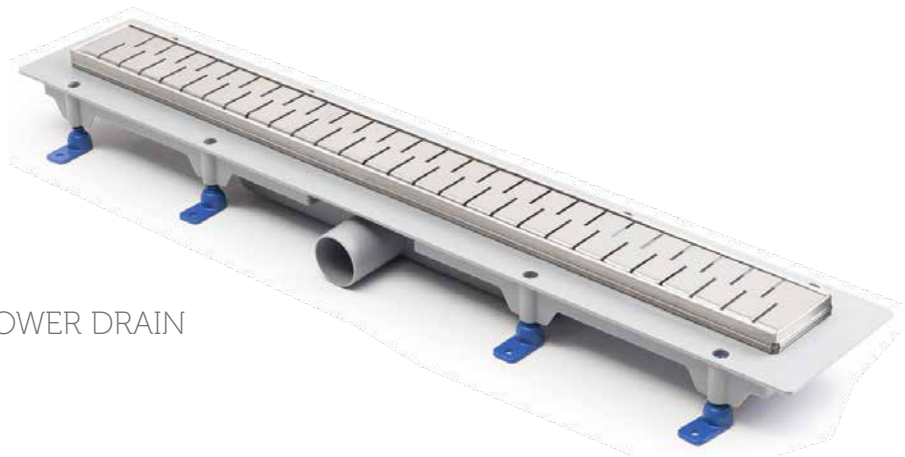

Discover the world of flushing technology solutions.

PERFECTION IN DETAILS

Linear shower drains are accessories for modern interior bathrooms, sauna and relaxation areas where the aesthetic and technical requirements dictate the choice of highly functional and adjustable products. Their main advantage is easy installation, maintenance and use of barrier-free areas.

ADVANTAGES OF LINEAR SHOWER DRAINS

- modern design
- damage resistance
- low building height: from 65 mm
- height adjustment:
 - 65 – 87 mm (at grid length 350, 450, 650, 750 and 850 mm),
 - 80 – 102 mm (at grid length 950 and 1050 mm)

- flow rate according to EN 1253-2:
 - 35 – 38 l/min (at grid length 350, 450, 650, 750 and 850 mm),
 - 46 – 52 l/min (at grid length 950 and 1050 mm)
- combined siphon: water level / anti-odour dry flaps
- load capacity K3 (300 kg)
- 1.5 mm stainless steel grid in matt according DIN 1.4301
- dimensional series 350, 450, 650, 750, 850, 950 and 1050 mm
- easy disassembly for cleaning siphon
- frame height 15 mm
- 7 different designs of grids (lengths 950 and 1050 mm available in grid STANDARD / CUSTOM)
- linear shower drain height adjustable from above
- self-adhesive insulation foil included

VERSIONS

LINEAR SHOWER DRAIN

LINEAR SHOWER DRAIN
TO THE WALL

GRIDS

LINEAR SHOWER DRAINS

LINEAR SHOWER DRAIN, PLASTIC FRAME, Ø 40 mm

Linear shower drain 350 P | L = 350

Linear shower drain 450 P | L = 450